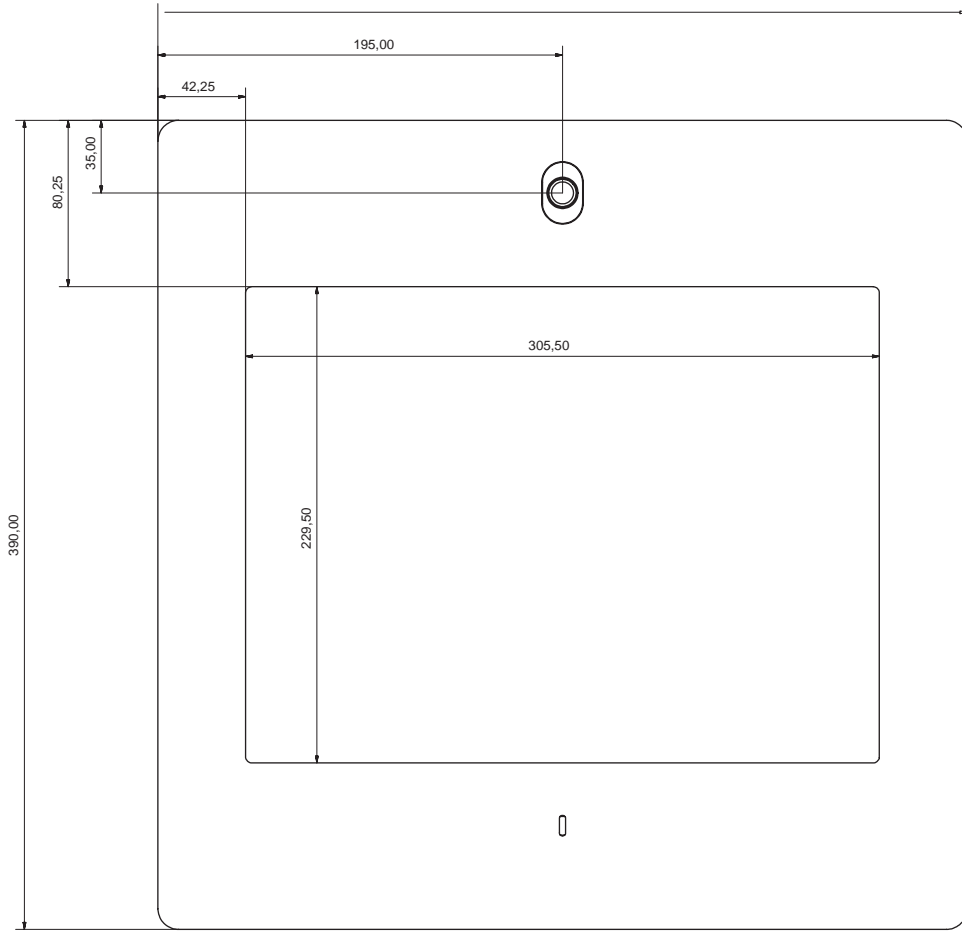

Domipad 15" Touchscreen Dimensions

Technical Specification: System

CPU: Intel
Chipset: Intel 945 GM
VGA: Up To 224MB of Dynamic Video Memory
Audio: Realtek ALC980 HD
LAN: Intel 82573L Gigabit Ethernet
Memory: 2 x 240-pin DDR-2
IDE: 1 x 44-pin up to Ultra DMA 100Mbps
 CF Socket, 2 x SATA up to 150MB/s

Technical Specification: Display

Panel: 15" TFT
Resolution: 1024 x 768
Memory: Up To 64MB Onboard
Brightness: 450 cd/m²

Technical Specification: Power

Input: 110 - 240v AC Mains via 12v Adapter

Technical Specification: Dimensions

In mm: (W) 390.00 (D) 95.20 (H) 390.00

Technical Specification: Storage

HDD: Solid State 2GB IDE DiskOnModule
 Optional 2.5" Hard Drive
 512MB DDR Memory optional 3GB

Order Code: DPTS15