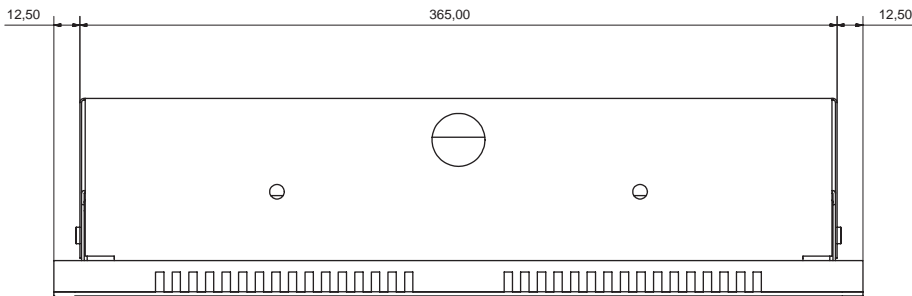

Domipad 15" Touchscreen Dimensions

Technical Specification: System

CPU: Intel
Chipset: Intel 945 GM
VGA: Up To 224MB of Dynamic Video Memory
Audio: Realtek ALC980 HD
LAN: Intel 82573L Gigabit Ethernet
Memory: 2 x 240-pin DDR-2
IDE: 1 x 44-pin up to Ultra DMA 100Mbps
 CF Socket, 2 x SATA up to 150MB/s

Technical Specification: Display

Panel: 15" TFT
Resolution: 1024 x 768
Memory: Up To 64MB Onboard
Brightness: 450 cd/m²

Technical Specification: Power

Input: 110 - 240v AC Mains via 12v Adapter

Technical Specification: Dimensions

In mm: (W) 390.00 (D) 95.20 (H) 390.00

Technical Specification: Storage

HDD: Solid State 2GB IDE DiskOnModule
 Optional 2.5" Hard Drive
 512MB DDR Memory optional 3GB

Order Code: DPTS15