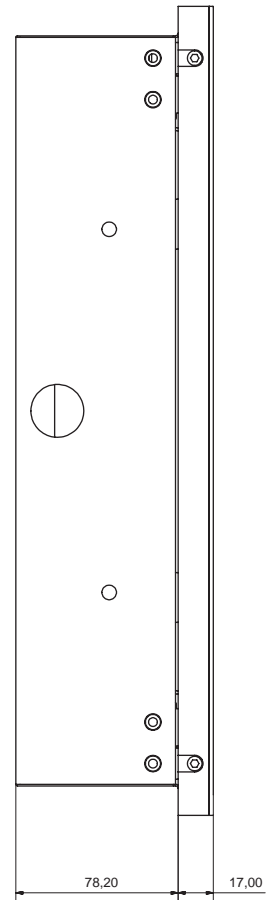

Domipad 15" Touchscreen Dimensions

Technical Specification: System

CPU: Intel
Chipset: Intel 945 GM
VGA: Up To 224MB of Dynamic Video Memory
Audio: Realtek ALC980 HD
LAN: Intel 82573L Gigabit Ethernet
Memory: 2 x 240-pin DDR-2
IDE: 1 x 44-pin up to Ultra DMA 100Mbps
 CF Socket, 2 x SATA up to 150MB/s

Technical Specification: Display

Panel: 15" TFT
Resolution: 1024 x 768
Memory: Up To 64MB Onboard
Brightness: 450 cd/m²

Technical Specification: Power

Input: 110 - 240v AC Mains via 12v Adapter

Technical Specification: Dimensions

In mm: (W) 390.00 (D) 95.20 (H) 390.00

Technical Specification: Storage

HDD: Solid State 2GB IDE DiskOnModule
 Optional 2.5" Hard Drive
 512MB DDR Memory optional 3GB

Order Code: DPTS15